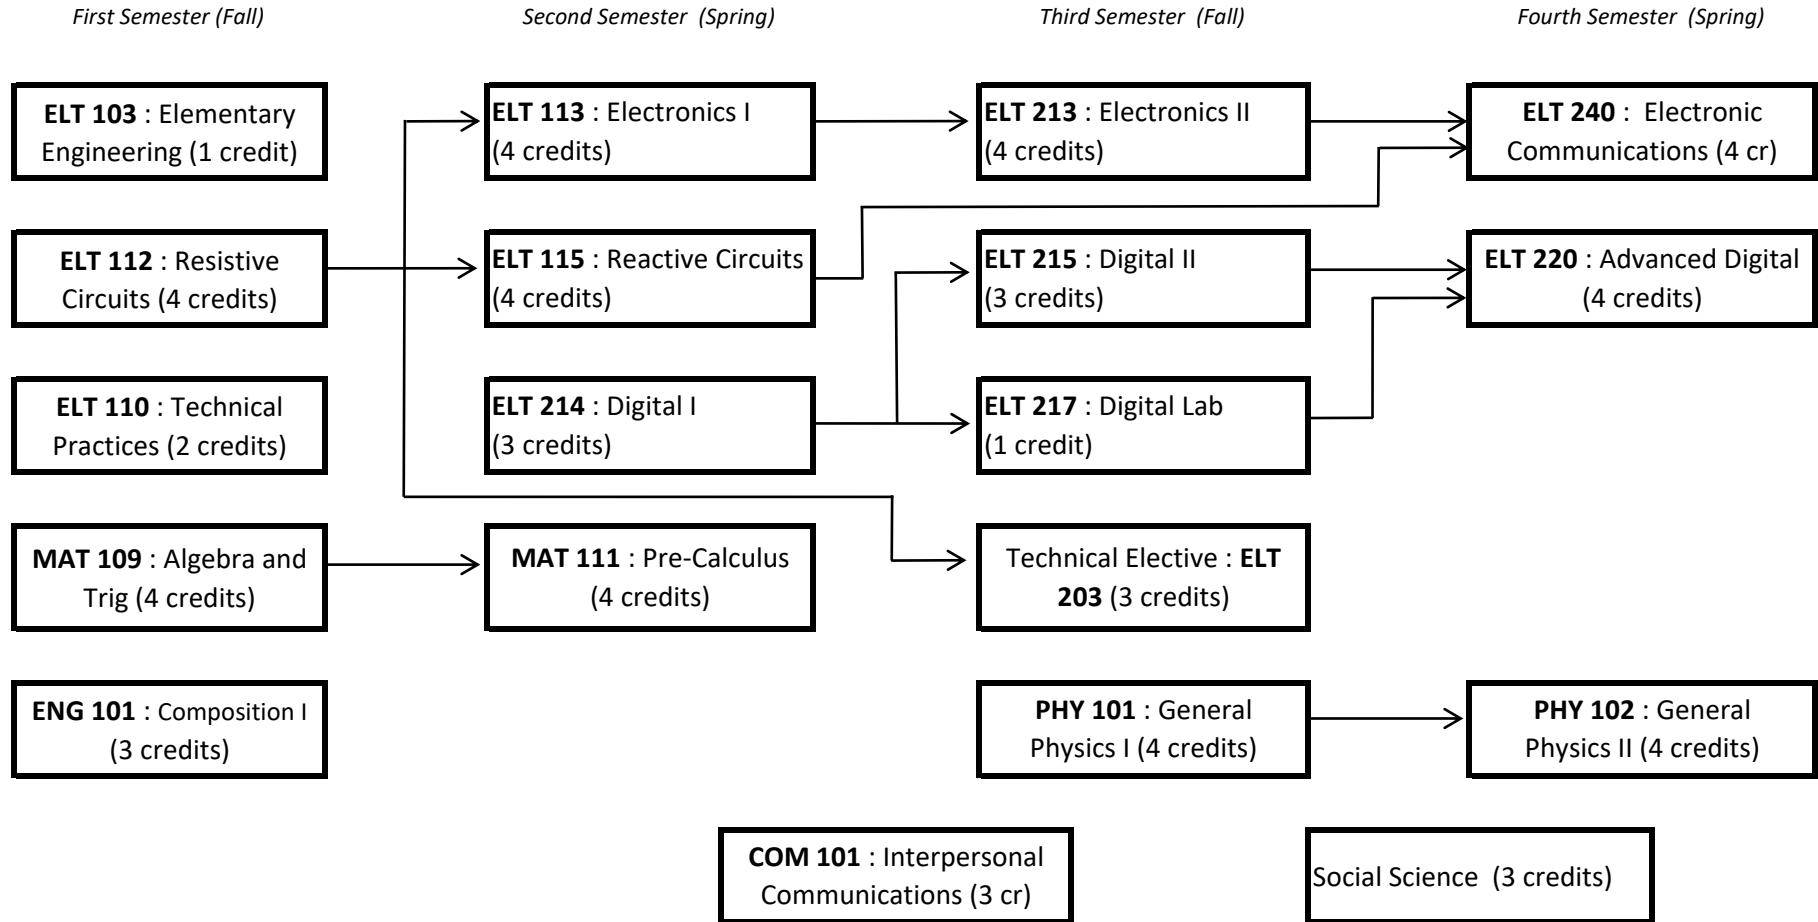

Enrollment for courses is based upon the results of the NCC placement exams.

It is strongly recommended that potential ELT students be advised through the Dept. of MATH/ENS/PHY/TECH.

COM 101 and/or the Social Science Elective may be taken any semester or summer session.

Arrows indicate required pre-requisites.
Revised 10/2024